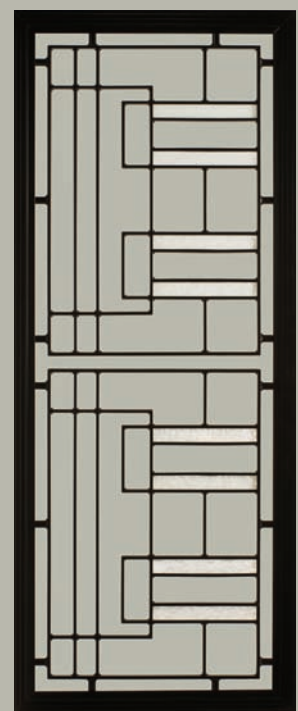

Colonial Castings punched Aluminium mesh
 Passed Impact Test AS5041-2003
 Passed Lock and Hinge Test AS5041-2003
 Passed Australian Standard Sheer Test AS.5041
 Powder coated black
 Close up pictured above

Standard sizes: 2.0mm thick
 750 x 2000mm
 900 x 2000mm
 1200 x 2000mm

Glass insert colour options:
 Teal Blue and Olive Green

SP65AB Black Glass
2 per door

SP65AB Rice paper Glass
2 per door

COLONIAL CASTINGS

Photos for illustration purposes only.

FINISH COLOUR OPTIONS

Primrose
White
Black (Night Sky)
APO Grey
Bronze
Brown
Mist Green (Pale Eucalypt)
Heritage Green
Hawthorn Green
Mountain Blue (Deep Ocean)
Claret
Magnolia
Stone Beige
Pottery
Birch White
Doeskin
Notre Dame
Slate Grey (Woodland Grey)