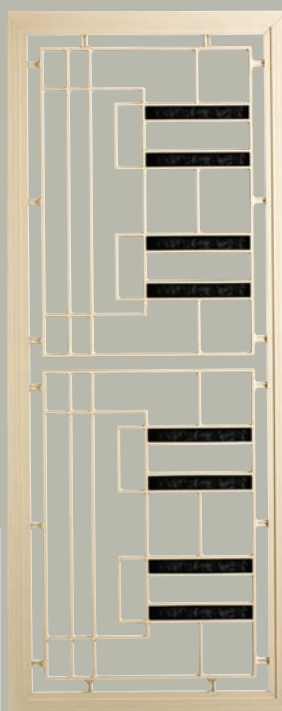

Standard sizes: 2.0mm thick
 750 x 2000mm
 900 x 2000mm
 1200 x 2000mm

Glass insert colour options:
 Teal Blue and Olive Green

SP65AB Black Glass
2 per door

SP65AB Rice paper Glass
2 per door

COLONIAL CASTINGS

Photos for illustration purposes only.

FINISH COLOUR OPTIONS

Primrose
White
Black (Night Sky)
APO Grey
Bronze
Brown
Mist Green (Pale Eucalypt)
Heritage Green
Hawthorn Green
Mountain Blue (Deep Ocean)
Claret
Magnolia
Stone Beige
Pottery
Birch White
Doeskin
Notre Dame
Slate Grey (Woodland Grey)